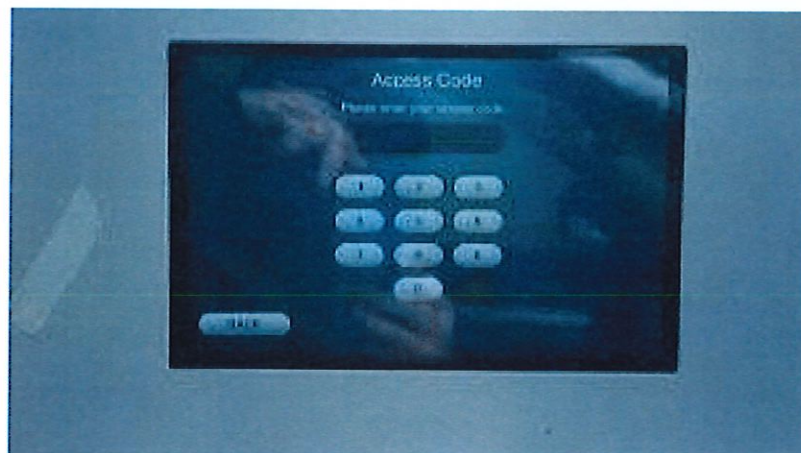

Parking Instructions

Adirondack Research Consortium 4/14/26-4/16/26

1- When you pull up to the gate you will see this screen: PRESS **"OTHER ACCESS OPTIONS"**

2- It will then prompt three choices: PRESS **"I HAVE AN ACCESS CODE"**

3- Then it will ask you for your access code: PRESS **"4142"** Then press Go.

4- Retrieve your printed ticket and proceed to park. Upon exit you will scan this ticket for a complimentary exit.