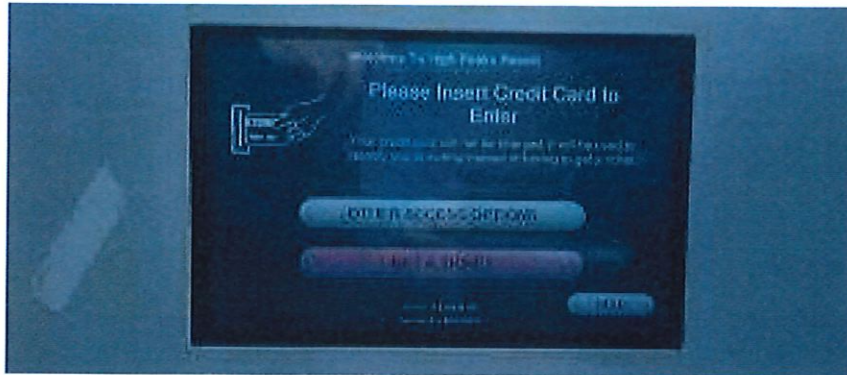

Parking Instructions

Adirondack Research Consortium 4/14/26-4/16/26

1- When you pull up to the gate you will see this screen: PRESS **"OTHER ACCESS OPTIONS"**

2- It will then prompt three choices: PRESS **"I HAVE AN ACCESS CODE"**

3- Then it will ask you for your access code: PRESS **"4142"** Then press Go.

4- Retrieve your printed ticket and proceed to park. Upon exit you will scan this ticket for a complimentary exit.